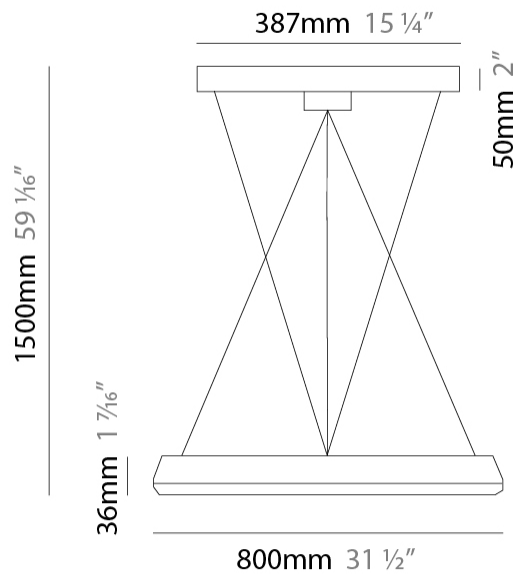

LADY B SUSPENSION

D41051- -

base number
Color   Temperature   Finish   Options

1. To build a product code in our configurator select the specify button on the base model # product page
2. To build a manual product code on this datasheet choose from the options listed below in blue font and add the suffix to the base model #

GENERAL

Series: Lady B
Brand: Icone
Division: Design
Mounting Type: Suspension
Mounting Location: Ceiling
Subcategory: Pendant

PHYSICAL

Shape: Round
Diameter (mm): 800
Diameter (in): 31 1/2
Height (mm): 36
Height (in): 1 7/16
Max. Overall Height (mm): 1500
Max. Overall Height (in): 59 1/16
Light Distribution: Direct
Fixture Finish: WHI / BLK
Fixture Material: Aluminum

ELECTRICAL

Lamp Type: LED
Input Wattage (W): 85
Dimming: 0-10V Dimming
Driver Included: Yes
Driver Location: Integrated
Driver Type: Constant Voltage - 120/277Vac
Driver Class: Class 2
Input Voltage (V): Universal
Output Voltage (V): 24
Upon Request: Integral: Non-dimming 120/277Vac

LED

Color Temperature (°K): 2700 / 3000
Nominal Lumen (lm): 9000
CRI: >90 CRI
Lamp Life (hrs): 50000

OPTICAL

RATINGS AND CERTIFICATIONS

Certified By: Certified for North American Standards
IP rating: IP20

PROJECT	_____
TYPE	_____
SPECIFIER	_____
QUANTITY	_____
DATE	_____